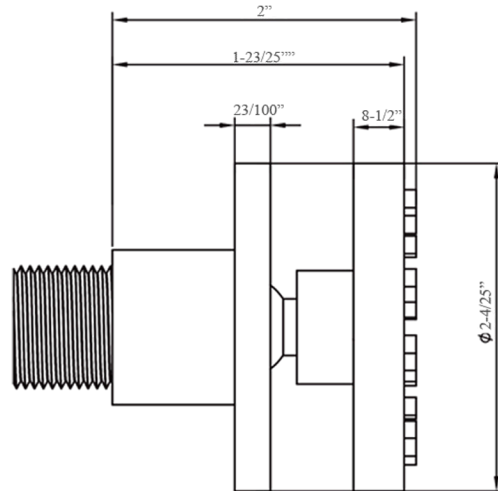

## FEATURES

- Body Jets
- Round
- Brass
- Brushed Nickel Finish

SHOWER BODY SPRAYER **DAX-1008-BN**

MODEL	DAX-1008-BN
UPC APPROVED	Yes
ANSI APPROVED	No
ASME APPROVED	No
BODYSPRAYS INCLUDED	No
HAND SHOWER INCLUDED	No
HAND SHOWER HOSE INCLUDED	No
HAND SHOWER HOSE LENGTH	No
INSTALLATION TYPE	Wall Mounted
MATERIAL	Brass
WATERSENSE CERTIFIED	No
WALL ELBOW DIMENSION	NPT 1/2"
FINISH	Brushed Nickel